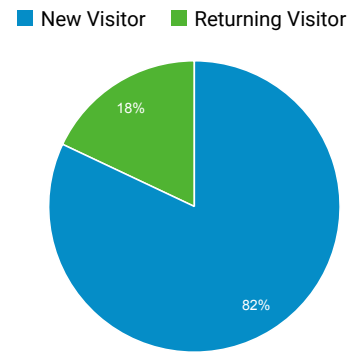

Jan 1, 2015 - Dec 31, 2015

Audience Overview

All Users
100.00% Sessions

Overview

Sessions 10,314	Users 8,500	Pageviews 18,674
Pages / Session 1.81	Avg. Session Duration 00:01:29	Bounce Rate 70.50%
% New Sessions 82.00%		